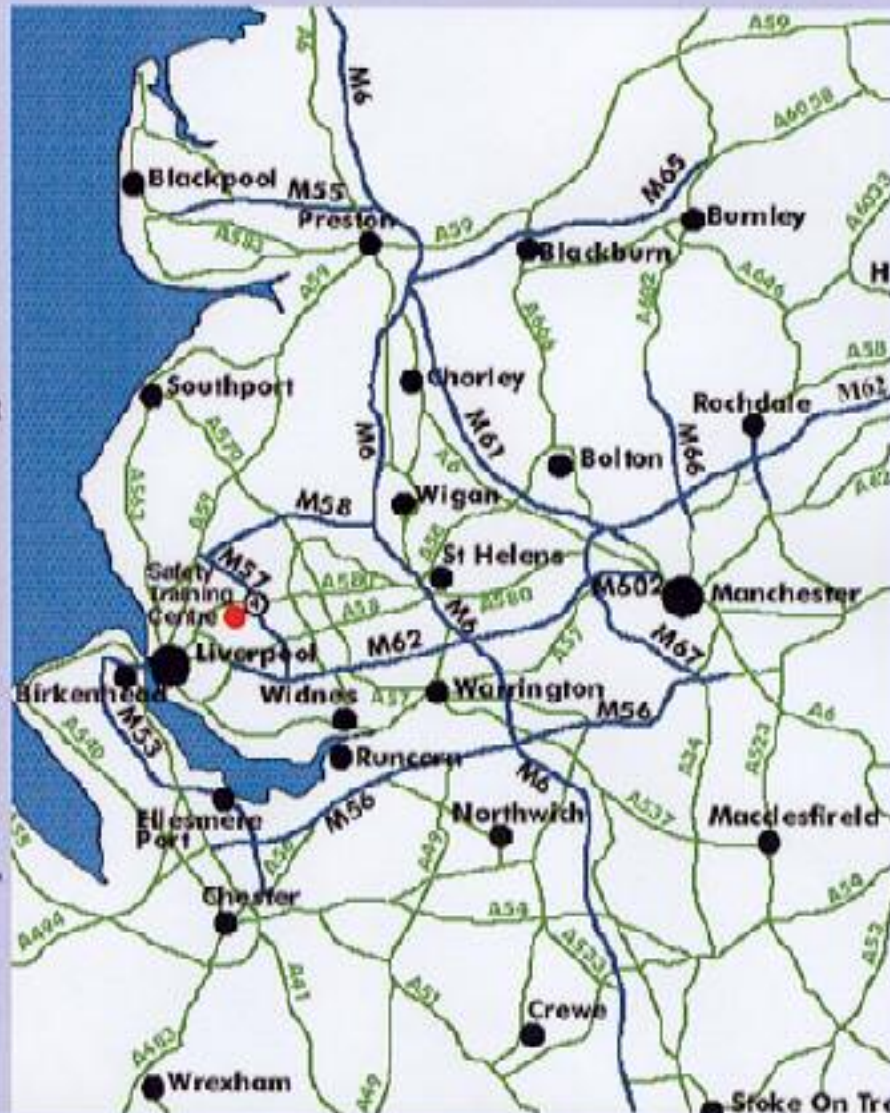

**Merseyside
Fire Service**

Safety Training Centre

Directions from the motorway network

The Safety Training Centre is located just off the A580 - East Lancashire Road, which is the main trunk road connecting Liverpool and Manchester.

From the South

Exit the M62 at junction 6 and join the M57 northbound (heading towards Maghull/Ormskirk/Southport).

* Exit the M57 at junction 4 and join the A580 East Lancashire Road - heading towards Liverpool.

Having exited the M57, proceed to the 2nd set of traffic lights (situated at Lower House Lane, cemetery on the corner). Turn left and proceed approximately half a mile to traffic lights (Storrington Avenue). Turn left at the traffic lights, past the fire station, the Safety Training Centre is situated on the left hand side).

From the North

Exit the M6 and join the beginning of the M58. Proceed along the M58 until it terminates at Maghull. Pick up the beginning of the M57 (heading towards Huyton/Liverpool Airport/Runcorn).

Pick up directions as above*